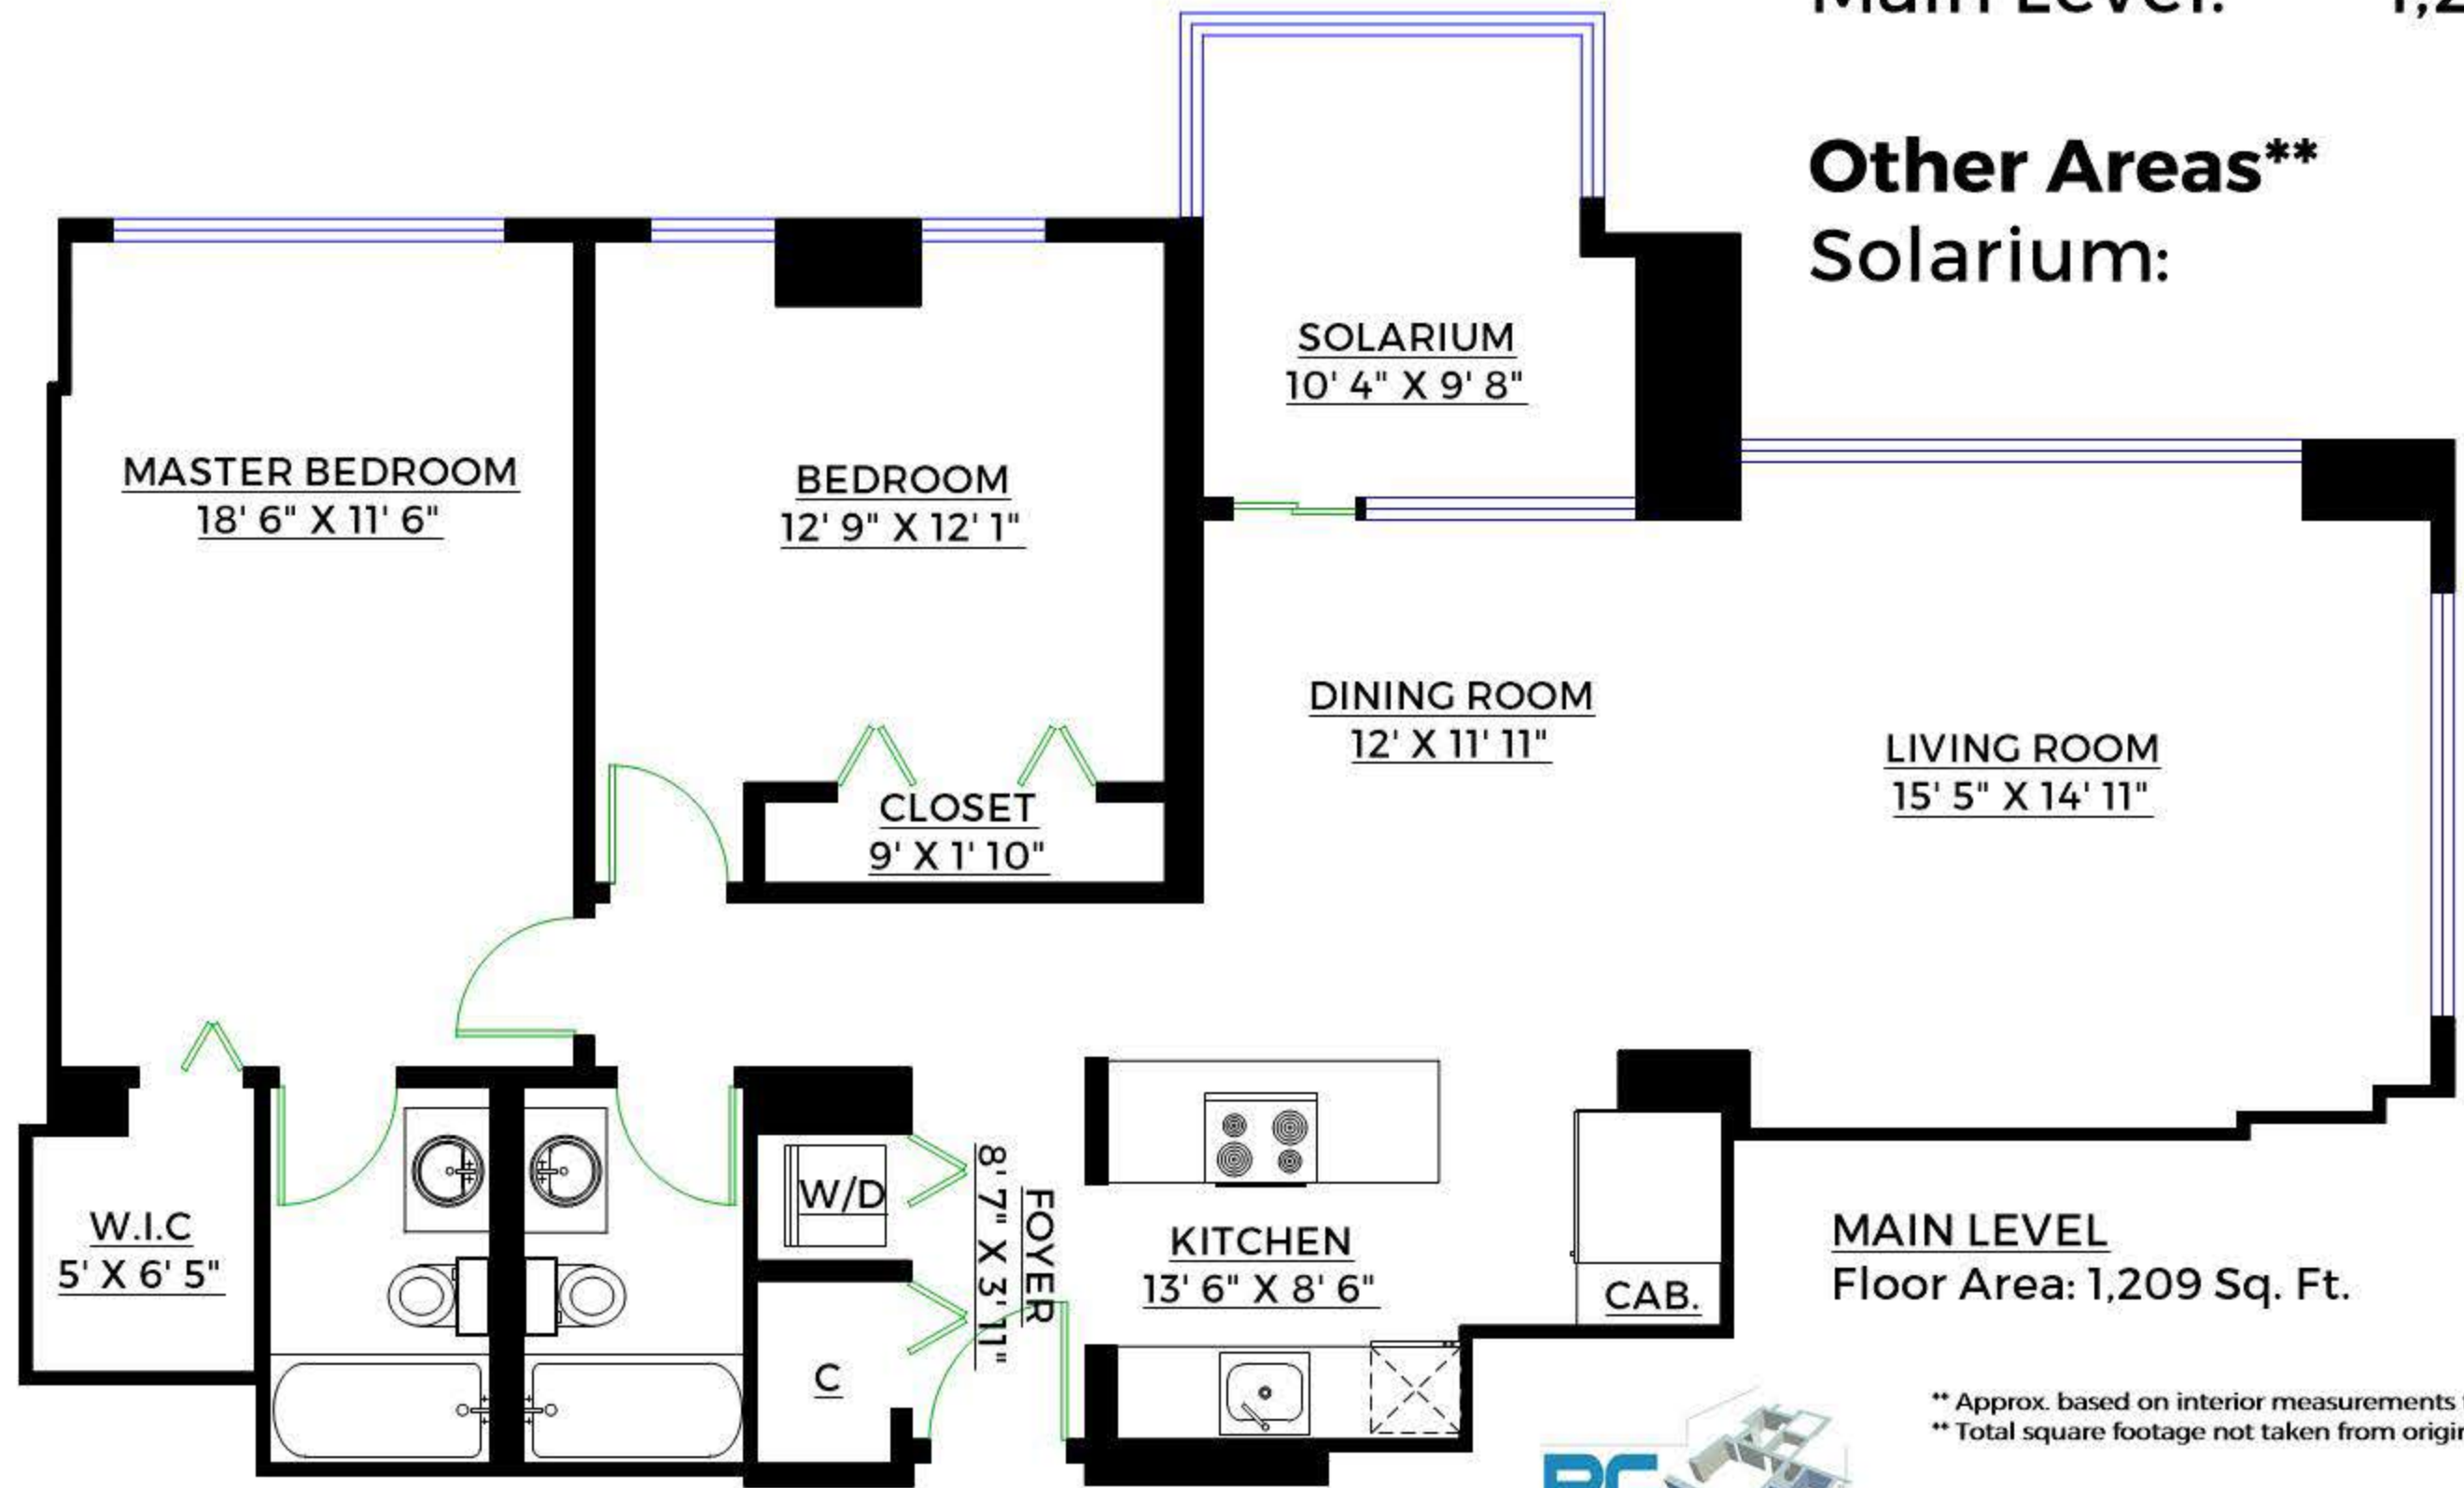

1502 - 212 Davie Street, Vancouver

Totals**
Main Level: 1,209 sq. ft.

Other Areas**
Solarium: 114 sq. ft.

MAIN LEVEL
Floor Area: 1,209 Sq. Ft.

** Approx. based on interior measurements to exterior walls
** Total square footage not taken from original blueprints